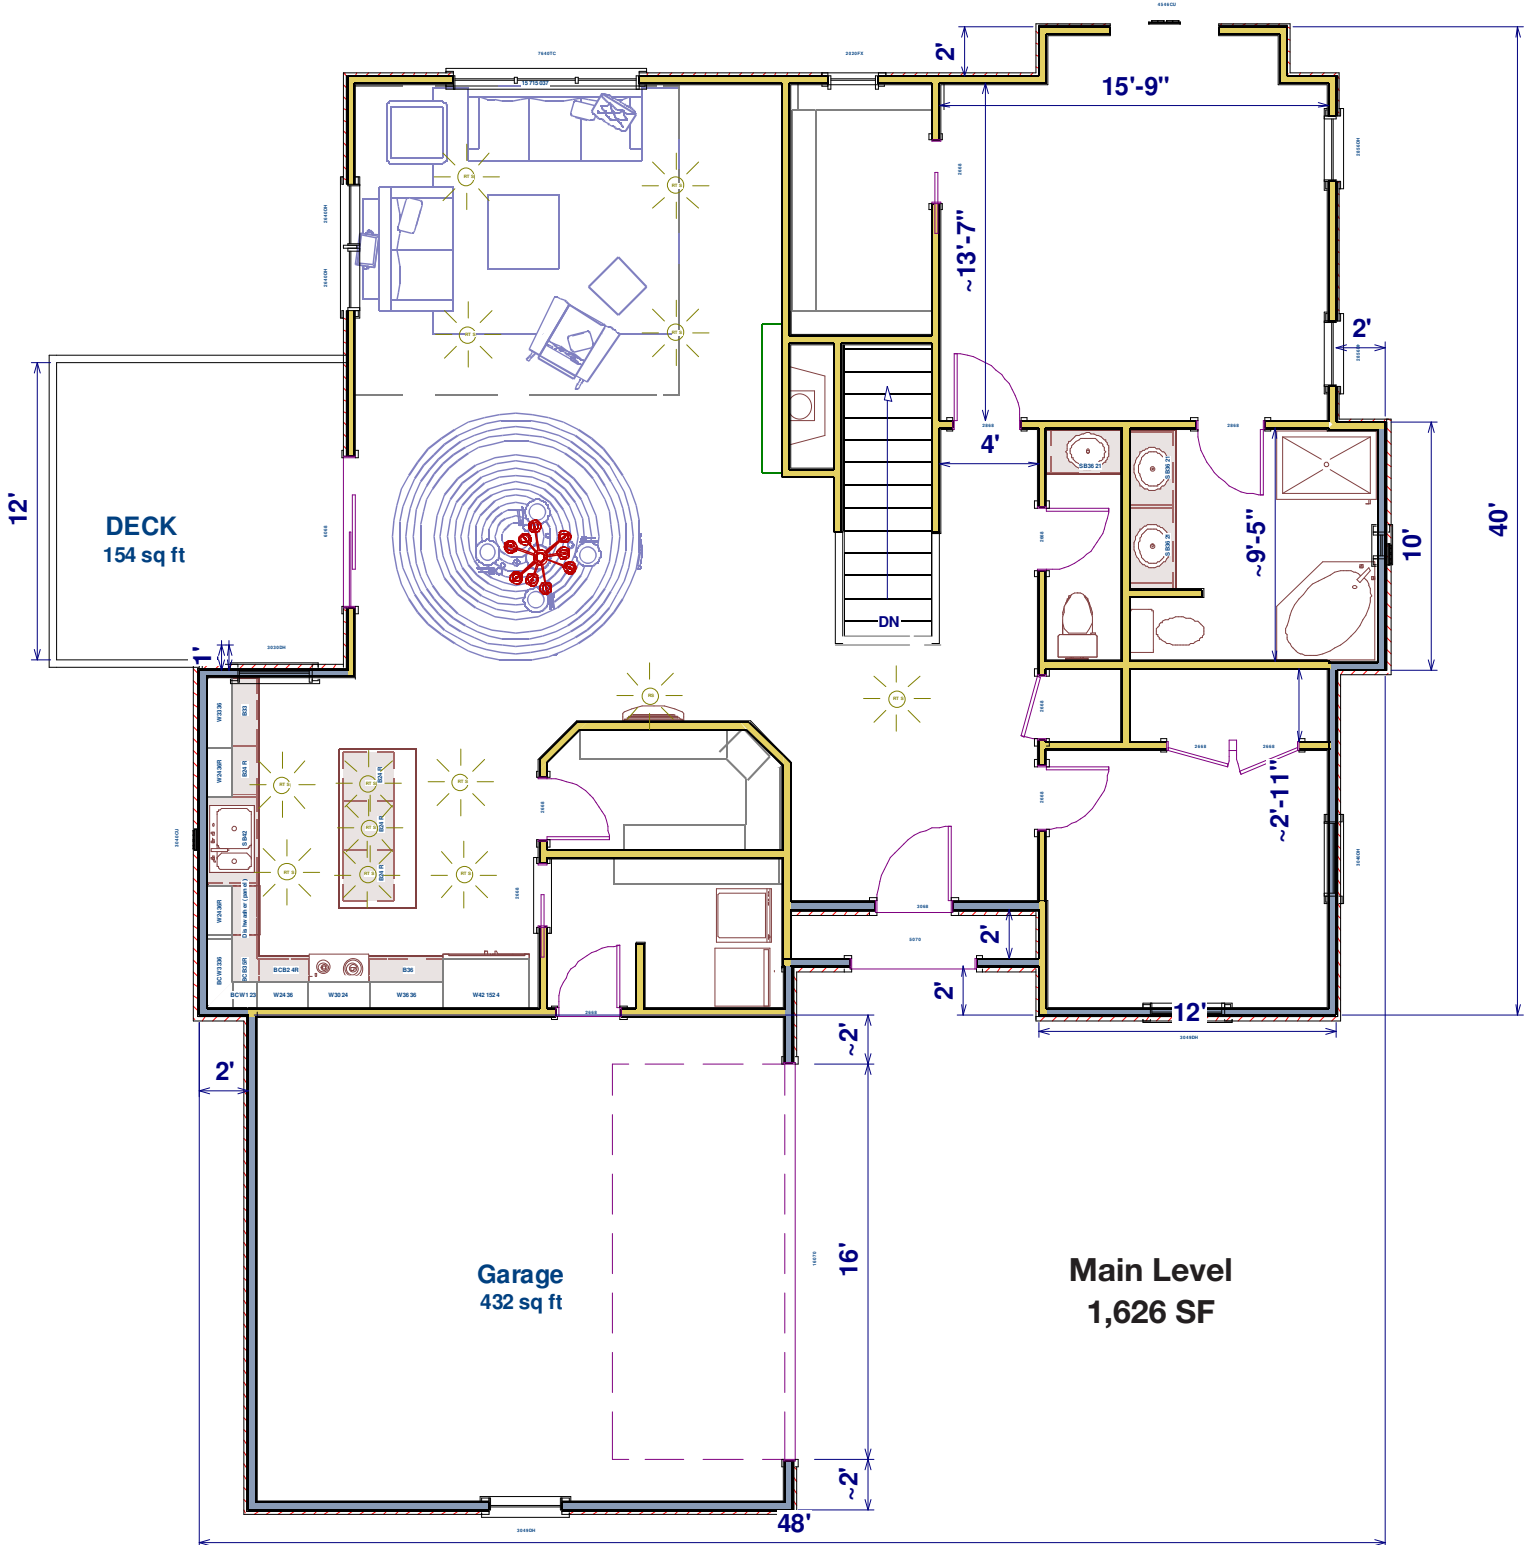

HERITAGE ESTATES

A SCRIPTURE COMMUNITY

The Oakmont

Lower Level
1,100 Finished SF

HERITAGE ESTATES

A SCRIPTURE COMMUNITY

The Oakmont

HERITAGE ESTATES			
Single Family Homes			
	Single Family Homes	Oakmont LFR / LBB	
EXTERIOR	Roof	30-Year Dimensional Shingles	30-Year Dimensional Shingles
	Exterior	Low Chroma Earthtone Stucco Fieldstone Veneer with Brick Accents	Low Chroma Earthtone Stucco Fieldstone Veneer with Brick Accents
	Deck / Patio	Composite Deck	optional
	Driveway	Concrete Driveway	Concrete Driveway
	Landscaping	Seeded Lawn & Basic Landscaping	Seeded Lawn & Basic Landscaping
	Fencing	optional	optional

HERITAGE ESTATES			
Single Family Homes			
	Single Family Homes	Oakmont LFR / LBB	
INTERIOR	Ceiling Height	9' Ceilings on Main Level 8' Ceilings on Other Levels	9' Ceilings on Main Level 8' Ceilings on Other Levels
	Flooring	Hardwood in Living Areas Carpet in Bedrooms Ceramic Tile in Powder Room Ceramic Tile in Bathrooms, Laundry	Engineered Hardwood in Living Areas Carpet in Bedrooms Ceramic Tile in Powder Room Ceramic Tile in Bathrooms, Laundry
	Stairs	Carpeted	Carpeted
	Windows	Double Hung Insulated Windows	Double Hung Insulated Windows
	Paint	Two Matte Paint Colors	Two Matte Paint Colors
	Closet Shelving	White Wire Closet System	White Wire Closet System
	Door Hardware	Brushed Nickel	Brushed Nickel
	Trim	White Painted Trim and Doors	White Painted Trim and Doors
	Tray Ceiling	Standard in Living Room	Standard in Living Room
Gas Fireplace	Living Room	optional	