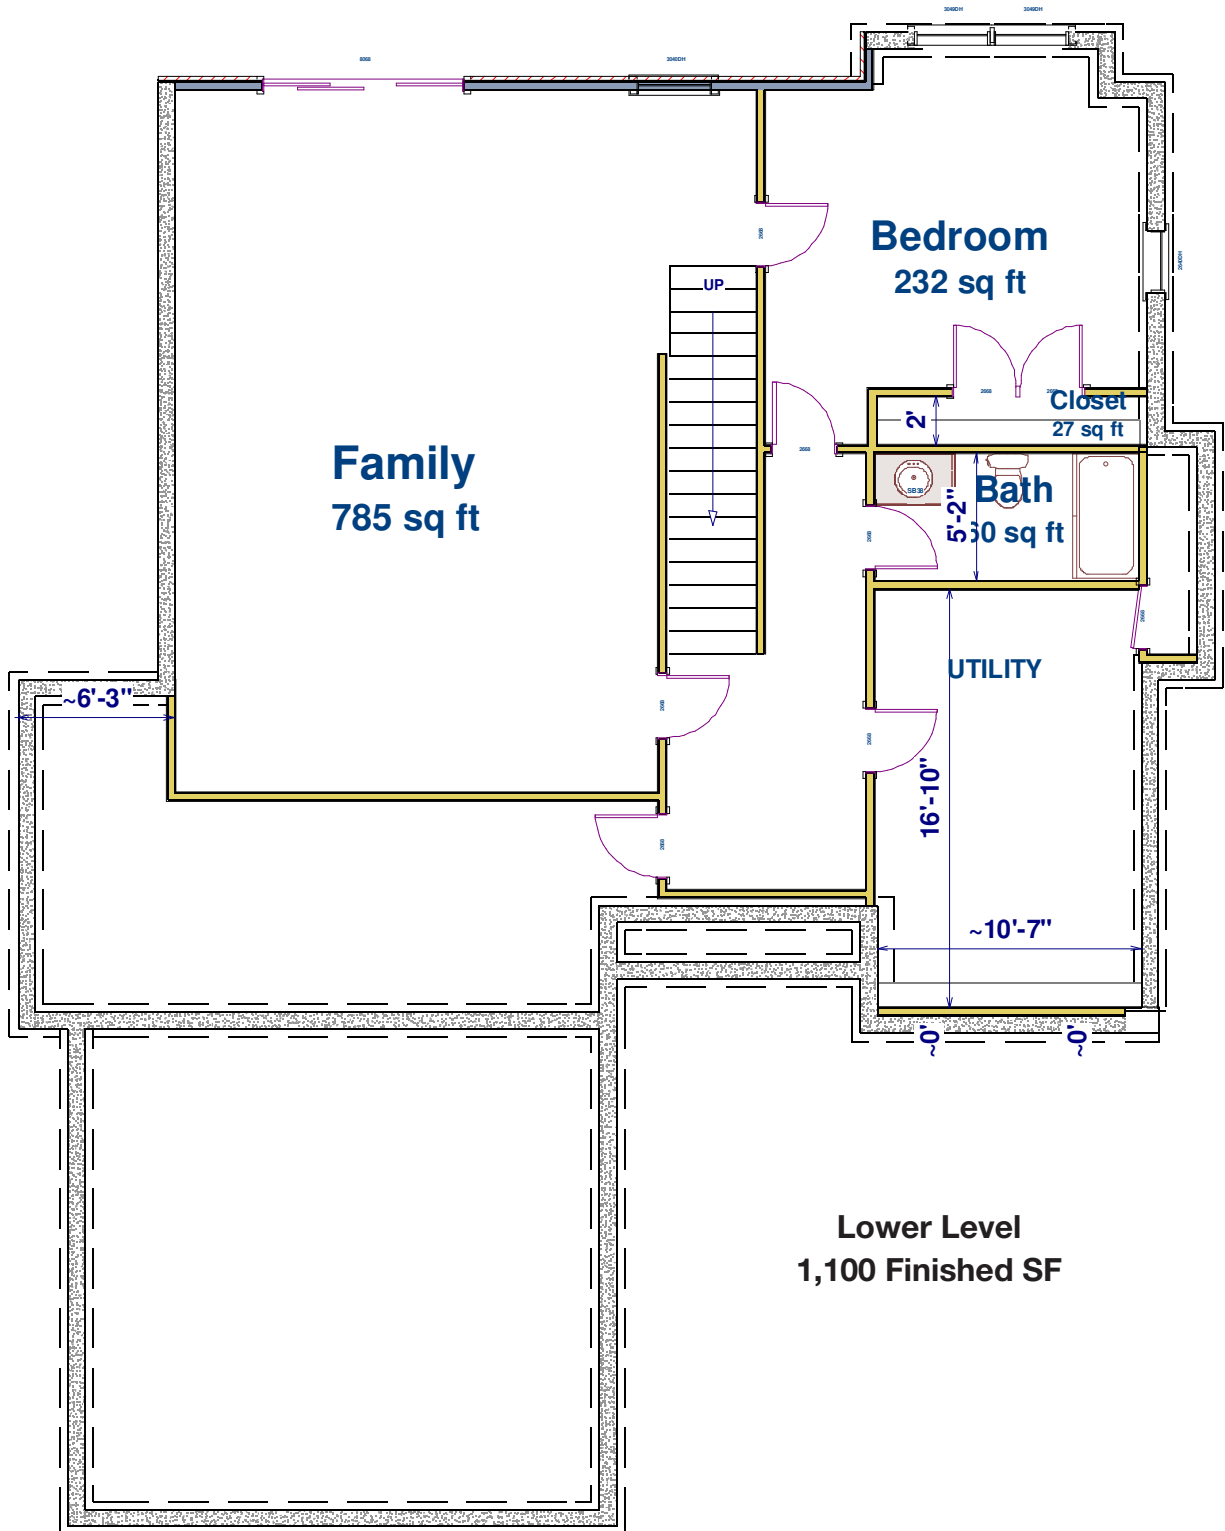

HERITAGE ESTATES

A SCRIPTURE COMMUNITY

The Oakmont

Lower Level
1,100 Finished SF

HERITAGE ESTATES

A SCRIPTURE COMMUNITY

The Oakmont

HERITAGE ESTATES			
Single Family Homes			
	Single Family Homes	Oakmont LFR / LBB	
EXTERIOR	Roof	30-Year Dimensional Shingles	30-Year Dimensional Shingles
	Exterior	Low Chroma Earthtone Stucco Fieldstone Veneer with Brick Accents	Low Chroma Earthtone Stucco Fieldstone Veneer with Brick Accents
	Deck / Patio	Composite Deck	optional
	Driveway	Concrete Driveway	Concrete Driveway
	Landscaping	Seeded Lawn & Basic Landscaping	Seeded Lawn & Basic Landscaping
	Fencing	optional	optional

HERITAGE ESTATES			
Single Family Homes			
	Single Family Homes	Oakmont LFR / LBB	
INTERIOR	Ceiling Height	9' Ceilings on Main Level 8' Ceilings on Other Levels	9' Ceilings on Main Level 8' Ceilings on Other Levels
	Flooring	Hardwood in Living Areas Carpet in Bedrooms Ceramic Tile in Powder Room Ceramic Tile in Bathrooms, Laundry	Engineered Hardwood in Living Areas Carpet in Bedrooms Ceramic Tile in Powder Room Ceramic Tile in Bathrooms, Laundry
	Stairs	Carpeted	Carpeted
	Windows	Double Hung Insulated Windows	Double Hung Insulated Windows
	Paint	Two Matte Paint Colors	Two Matte Paint Colors
	Closet Shelving	White Wire Closet System	White Wire Closet System
	Door Hardware	Brushed Nickel	Brushed Nickel
	Trim	White Painted Trim and Doors	White Painted Trim and Doors
	Tray Ceiling	Standard in Living Room	Standard in Living Room
Gas Fireplace	Living Room	optional	